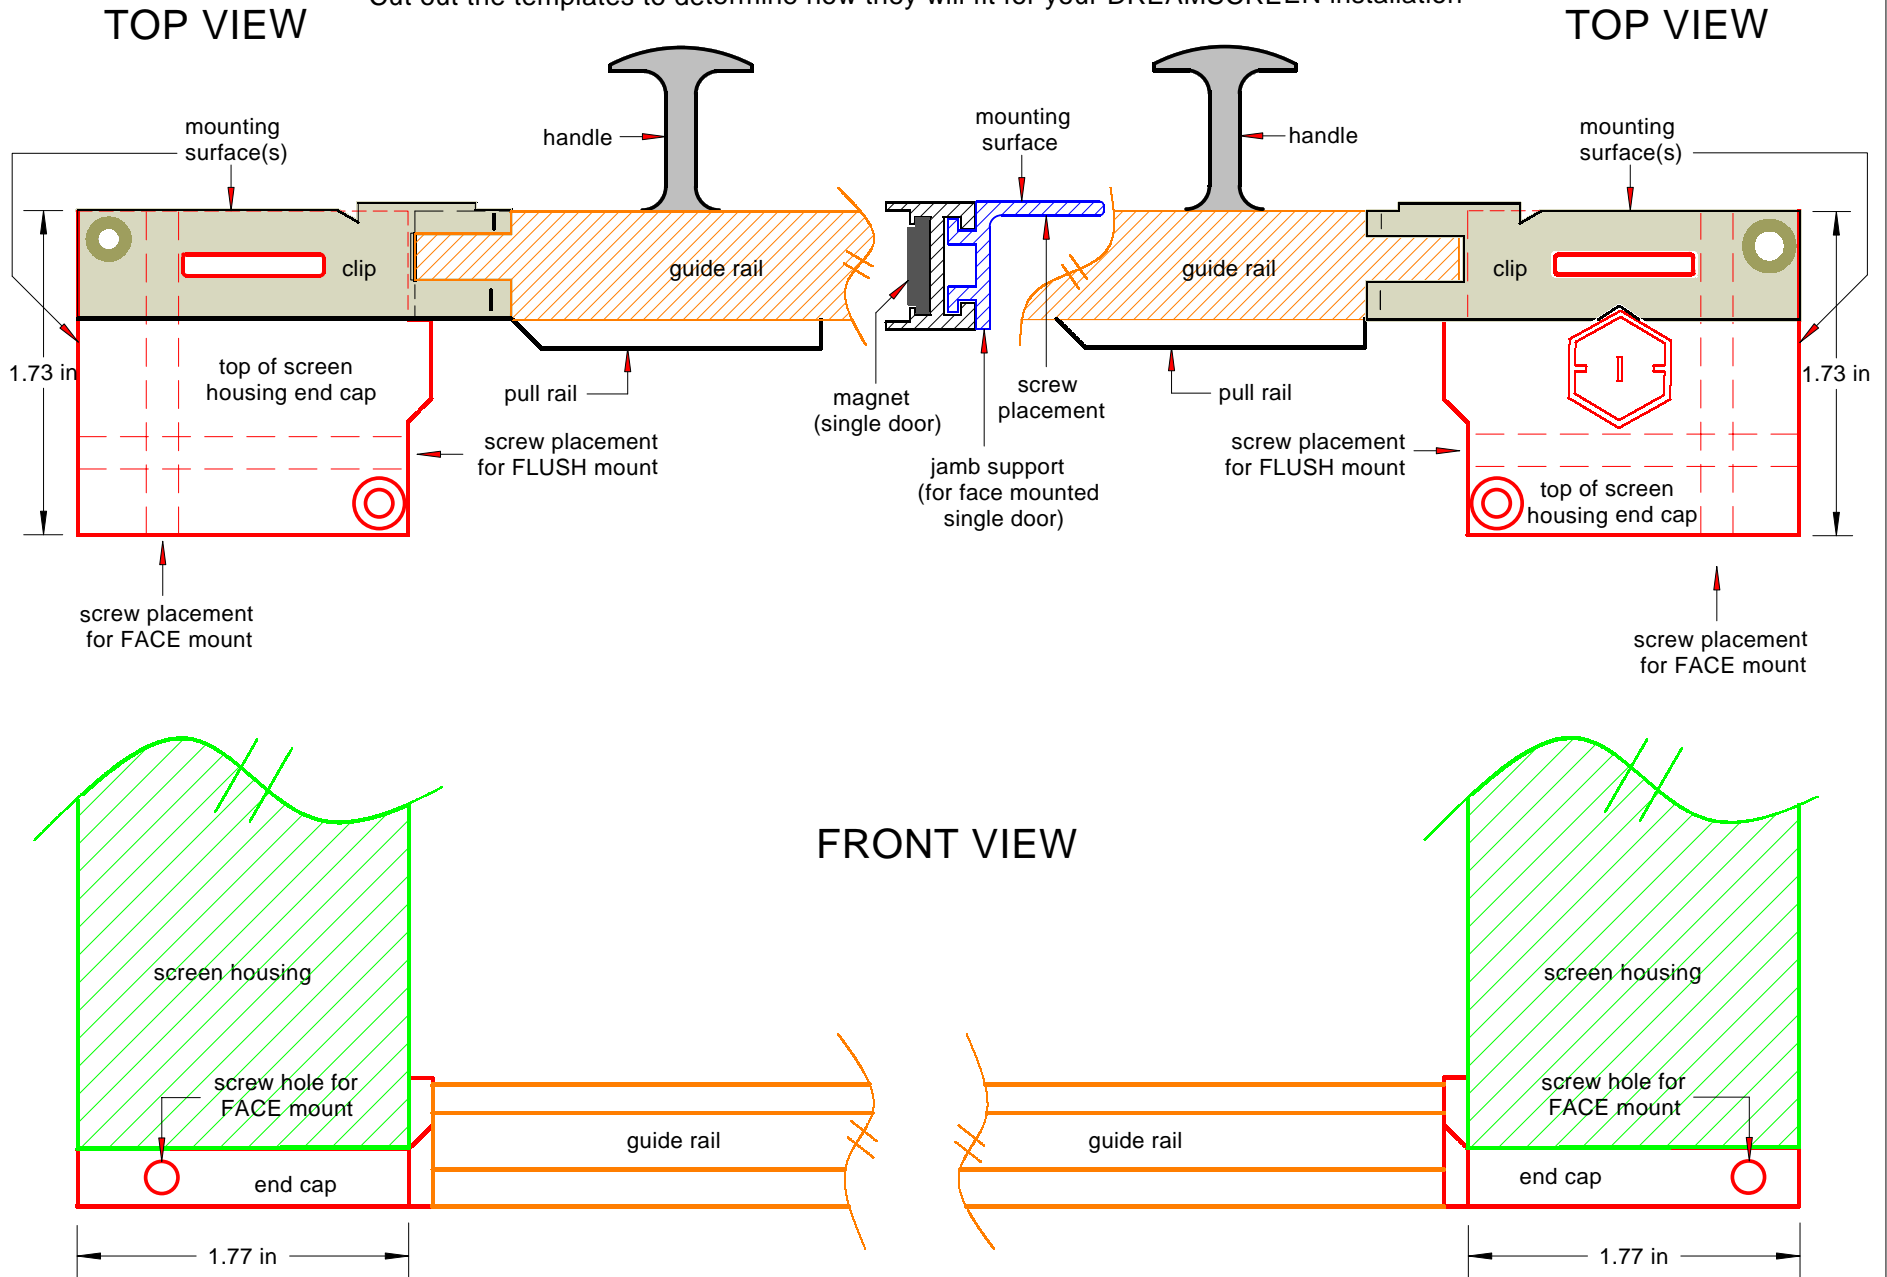

DREAMSCREENS MEASURING TEMPLATES (Actual Size)

For both in-swinging or out swinging doors and for either single or double doors
Cut out the templates to determine how they will fit for your DREAMSCREEN installation

Dreamscreens

measuring template